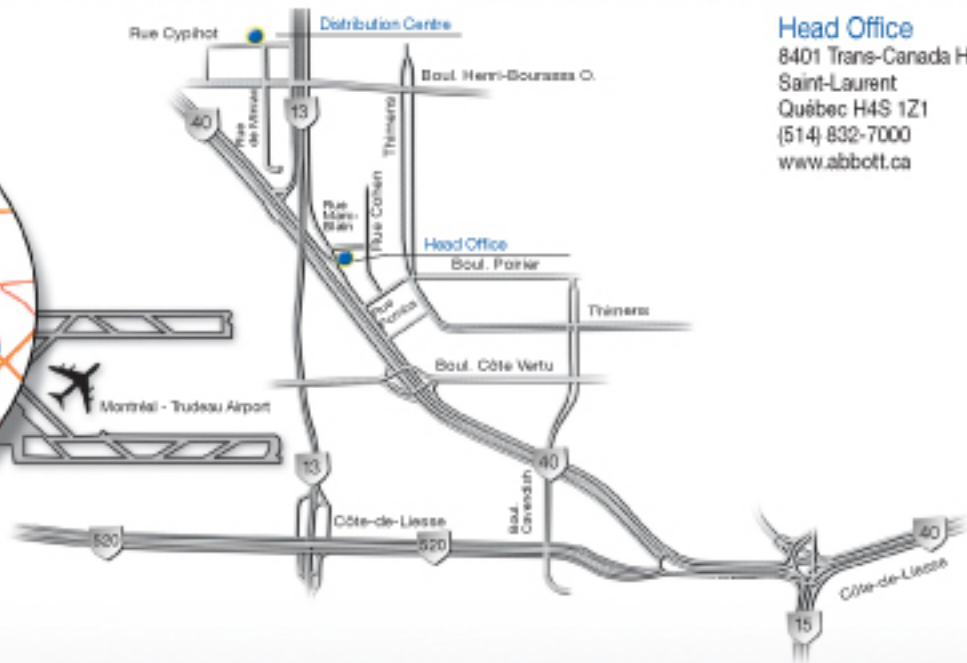

From Montréal - Trudeau Airport

- Follow signs out of Montréal - Trudeau Airport for Highway 520 East (Côte-de-Liesse)
- Take 520 East and exit at Autoroute 13 North
- Continue on Autoroute 13 and exit at Autoroute 40 East (Trans-Canada Highway)
- Stay on the service road to take the exit for Boul. Côte Vertu East
- Stay in the left lane of the on ramp, over Autoroute 40 West (Trans-Canada Highway)
- Stay on the service road to 8401 Trans-Canada Highway

Travelling West on Autoroute 40

- From Décarie Blvd., take exit 62 (Côte Vertu) and stay in centre lane
- Stay on Autoroute 40 service road to 8401 Trans-Canada Highway

Travelling East on Autoroute 40

- Take the exit for Boul. Côte Vertu East
- Stay in the left lane of the on ramp, over Autoroute 40 West (Trans-Canada Highway)
- Stay on the service road to 8401 Trans-Canada Highway

From Downtown Montréal

- Take Ville-Marie Autoroute (720 West)
- Take exit 1-N toward Autoroute 15 North / Décarie Blvd.
- At the end of Décarie Blvd., take exit 70 West
- Stay right to exit onto Autoroute 40 service road
- Stay on the service road to 8401 Trans-Canada Highway