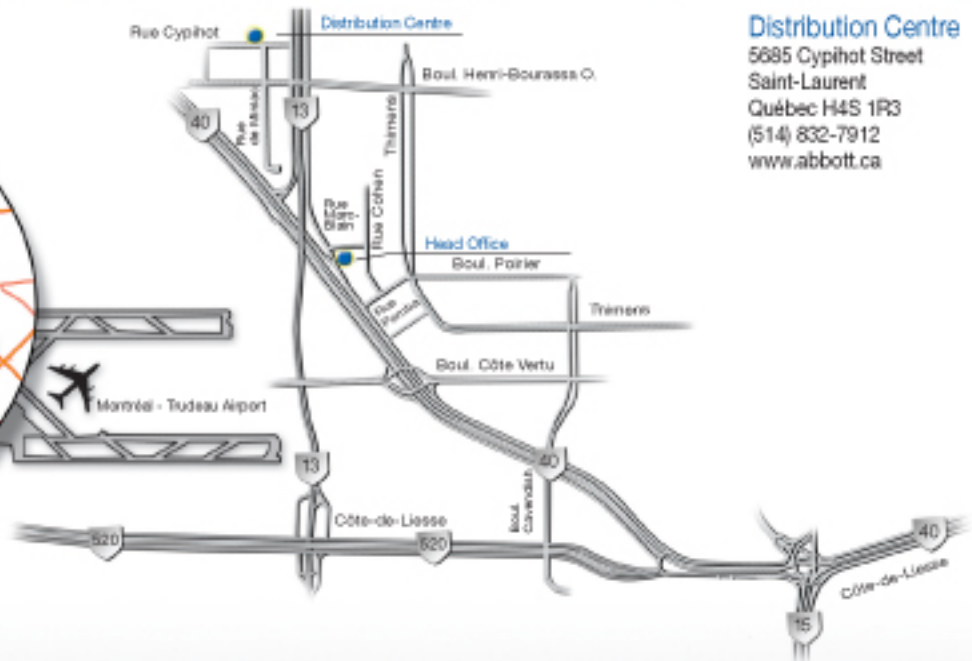

### From Downtown Montréal

- Take Ville-Marie Autoroute (720 West)
- Take exit 1-N toward Autoroute 15 North / Décarie Blvd.
- At the end of Décarie Blvd., take exit 70 West
- Stay right to exit onto Autoroute 40 service road
- Stay on the service road to 8401 Trans-Canada Highway

## From Montréal - Trudeau Airport

- Follow signs out of Montréal - Trudeau Airport for Highway 520 East (Côte-de-Liesse)
- Take 520 East and exit at Autoroute 13 North
- On Autoroute 13, exit at Henri-Bourassa West and continue to De Miniac
- Turn right on De Miniac to the end until you reach Cypihot
- Abbott Distribution Centre is located at 5685 Cypihot

## Travelling Autoroute 40

- Exit at Autoroute 13 North
- Exit at Henri-Bourassa West and continue to De Miniac
- Turn right on De Miniac to the end until you reach Cypihot
- Abbott Distribution Centre is located at 5685 Cypihot

## From Downtown Montréal

- Take Ville-Marie Autoroute (720 West)
- Take exit 1-N toward Autoroute 15 North / Décarie Blvd.
- At the end of Décarie Blvd., take exit 70 West
- Travelling west on Autoroute 40, exit at Autoroute 13 North
- Exit at Henri-Bourassa West and continue to De Miniac
- Turn right on De Miniac to the end until you reach Cypihot
- Abbott Distribution Centre is located at 5685 Cypihot